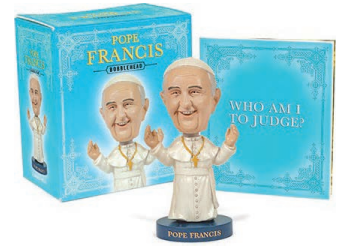

POPE FRANCIS BOBBLEHEAD

9780762456925

Pub Date: 4/28/15

$9.95/$10.95 Can.

3.3"w x 2.9"h x 1.9"; 0.1 lb Wt

Carton Qty: 120