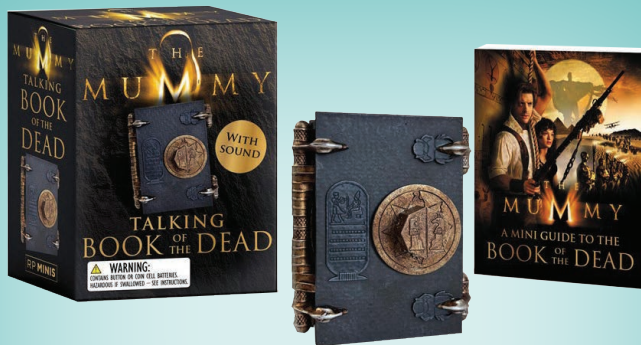

**THE ELEMENTS
MAGNET SET**

9780762497072

Pub Date: 4/7/20

\$12.95/\$16.50 Can.

2.9" w x 3.8" h x 2.1" t; 0.7 lb Wt

Carton Qty: 45

THE MUMMY: TALKING BOOK OF THE DEAD

9780762488445