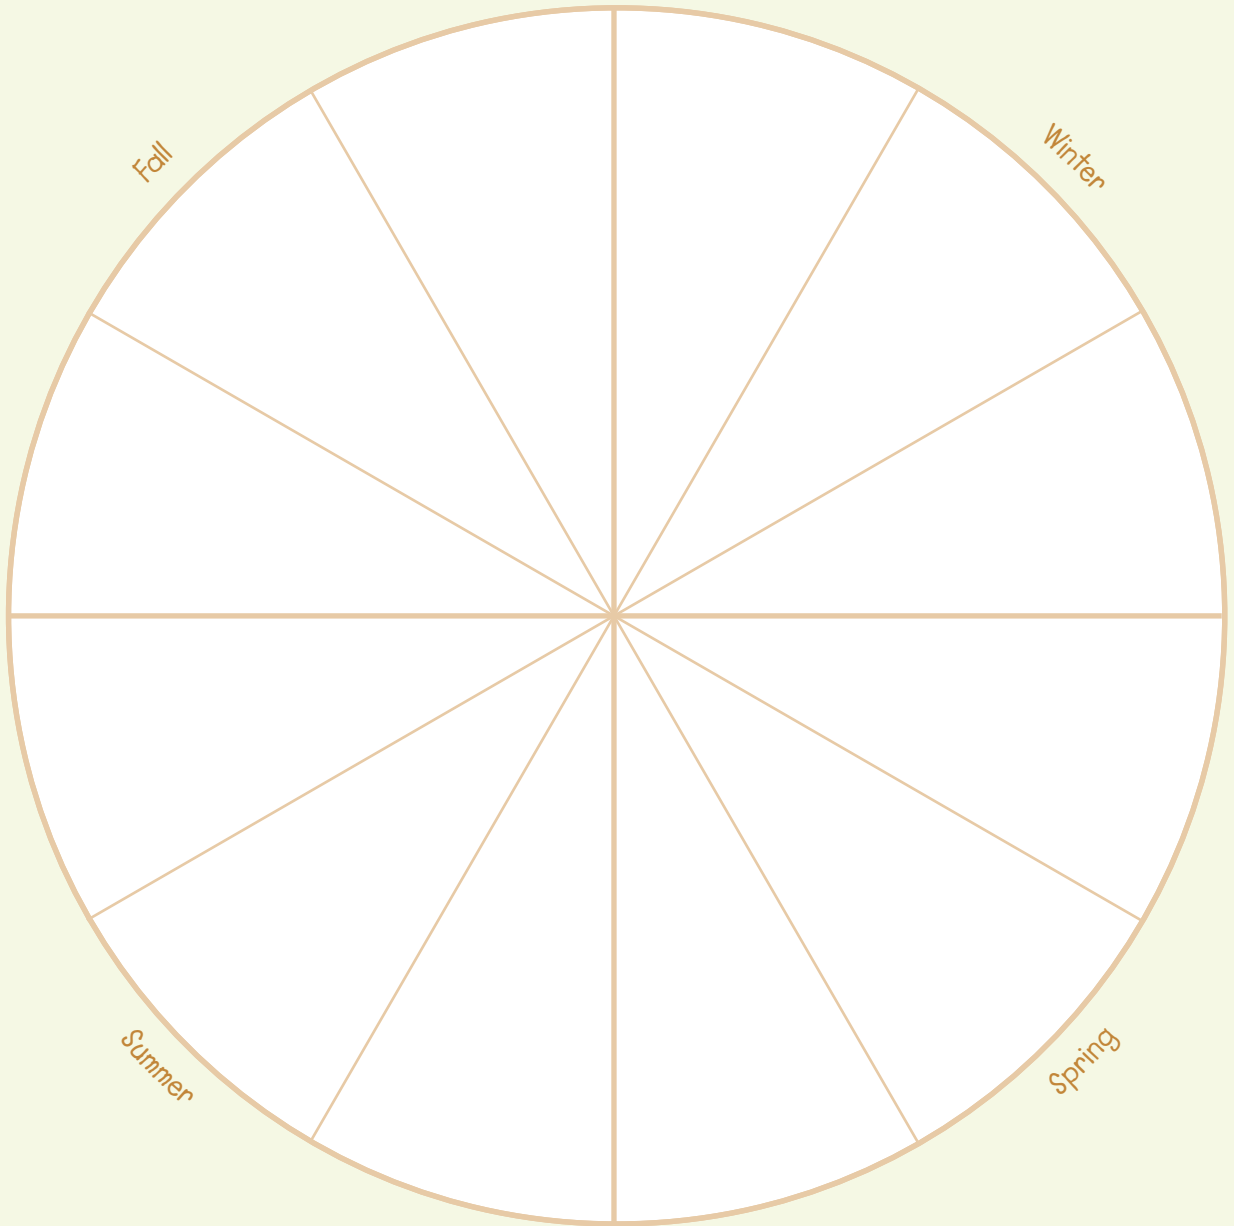

MY COLOR WHEEL OF THE SEASONS

To print out more pages like this, go to www.storey.com/thenatureconnection.php.