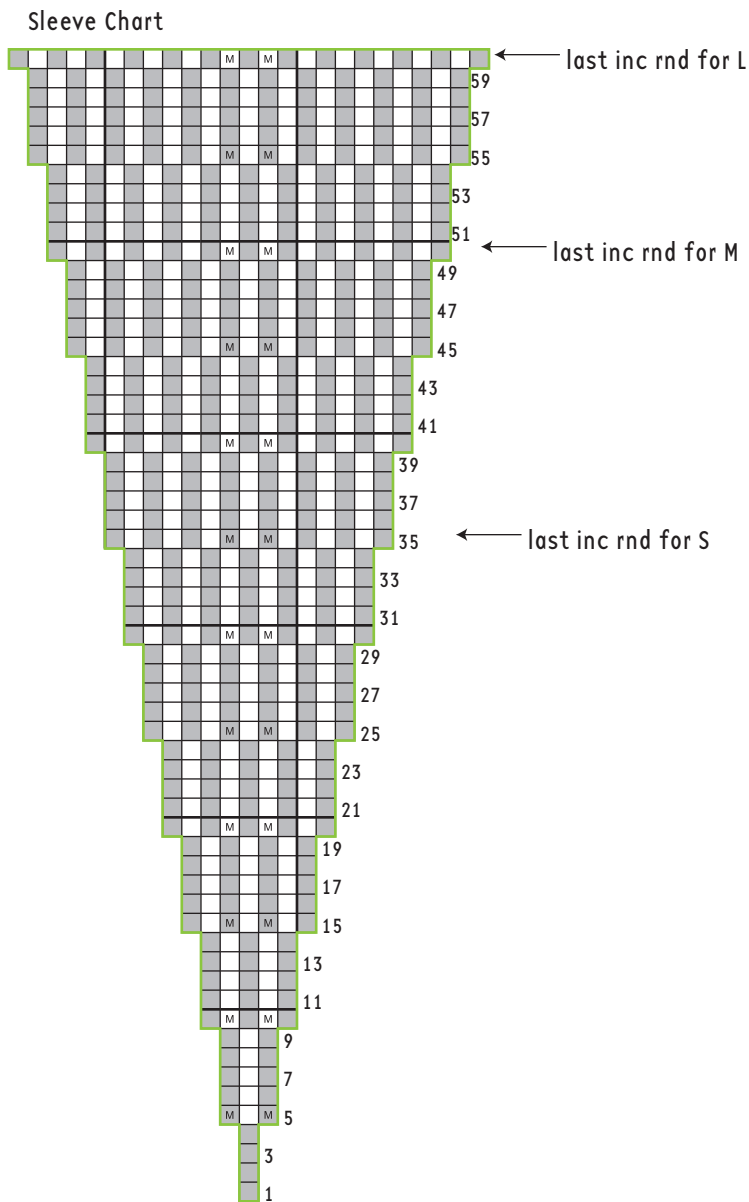

- Color MC
- Color A
- M1

Skull Chart

Steek Chart 1

Steek Chart 2