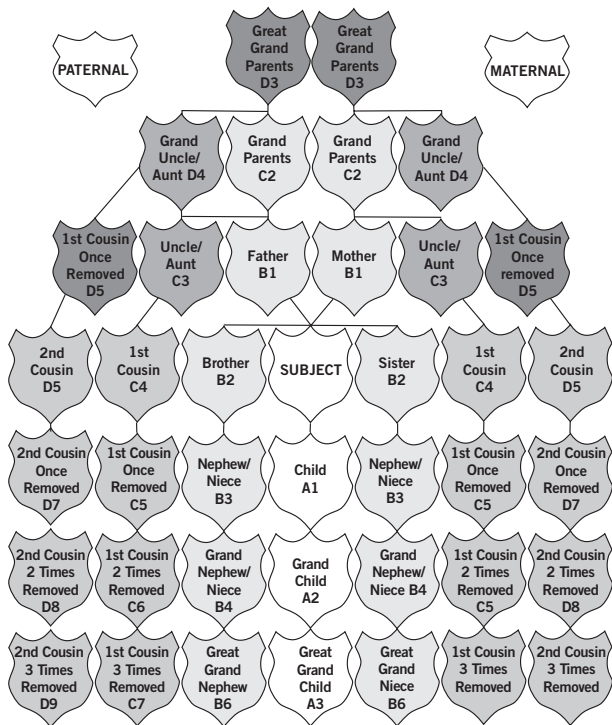

FAMILY

CONSANGUINITY CHART

Consanguinity charts are more than simple family trees. The letters B, C, and D identify the nearest ancestors in common with A. Numbers 1 through 9 indicate the degree of kinship to A under civil law.